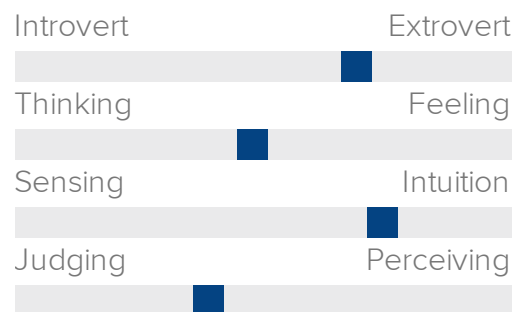

Beverly Twee

"Unlocking possibilities, one storage unit at a time."

Age: **56**
Work: **Multi-site Operator**
Family: **Married, 3 kids, dogs.**
Location: **Michigan**
Character: **The Visionary**

Personality

Traits

Communication Creativity Ambition Humility

Goals

- Remote monitoring of all locations.
- Robust reporting across all facilities.
- Data reliability.
- User access control.
- Flexibility

Frustrations