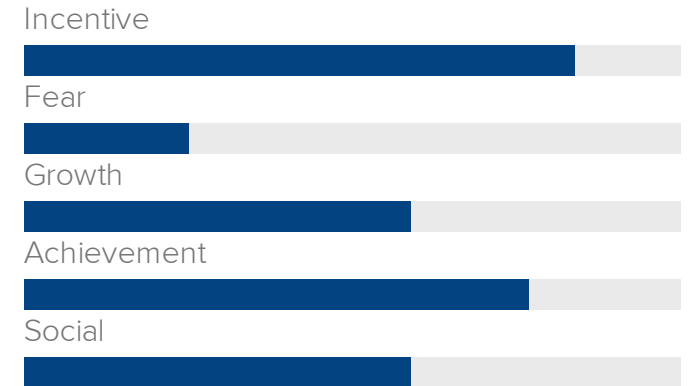

Motivation